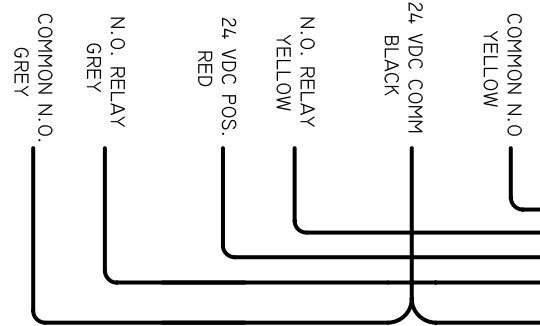

NOTE
DO NOT CONNECT
RADIO REMOTE TO THE
POWER BOARD

TYPICAL TWO CHANNEL
24VDC RADIO REMOTE
EDGE / OPEN

EDGE TRANSMITTER

RADIO RECEIVER

HySecurity Inc. 6623 South 228th St. Kent Wa. 98032-1876
PROPRIETARY INFORMATION OF HY-SECURITY GATE INC.

DESCRIPTION	TYPICAL TWO CHANNEL 24VDC RADIO REMOTE
-------------	---

ECN NO: D0020	REV	CHANGE DESCRIPTION	REV BY	REV DATE	PART NO:	SHEET 1 OF 1
------------------	-----	--------------------	--------	----------	----------	--------------