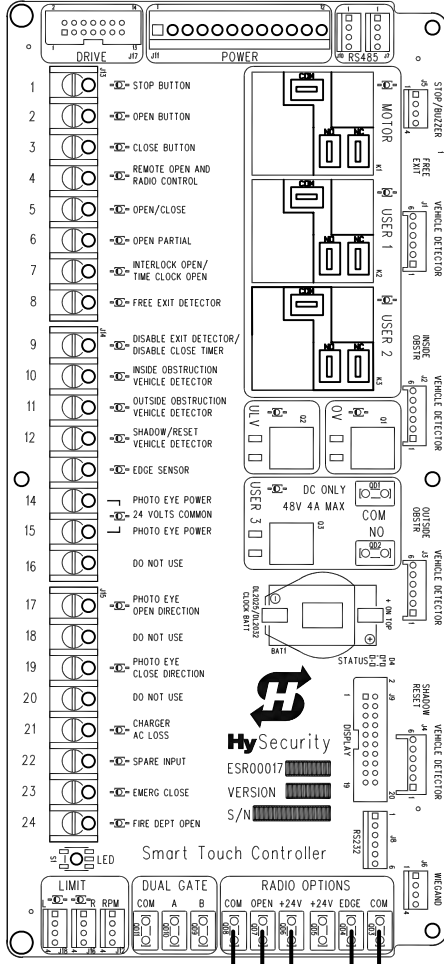

NOTE
DO NOT CONNECT
RADIO REMOTE TO THE
POWER BOARD

TYPICAL TWO CHANNEL
24VDC RADIO REMOTE
EDGE / OPEN

EDGE TRANSMITTER

RADIO RECEIVER

HySecurity Inc. 6623 South 228th St. Kent Wa. 98032-1876
PROPRIETARY INFORMATION OF HY-SECURITY GATE INC.

DESCRIPTION	TYPICAL TWO CHANNEL 24VDC RADIO REMOTE
-------------	---

ECN NO: D0020	REV	CHANGE DESCRIPTION	REV BY	REV DATE	PART NO:	SHEET 1 OF 1
------------------	-----	--------------------	--------	----------	----------	--------------