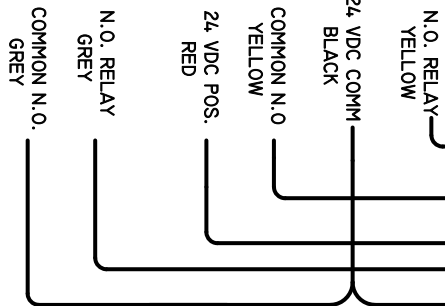

TYPICAL TWO CHANNEL
24VDC RADIO REMOTE
EDGE
OPEN PARTIAL

HySecurity Inc. 6623 South 228th St. Kent Wa. 98032-1876

DESCRIPTION TYPICAL TWO CHANNEL
24VDC RADIO REMOTE

ECN NO: D0017

REV

CHANGE DESCRIPTION

REV BY

REV DATE

PART NO:

SHEET 1 OF 1