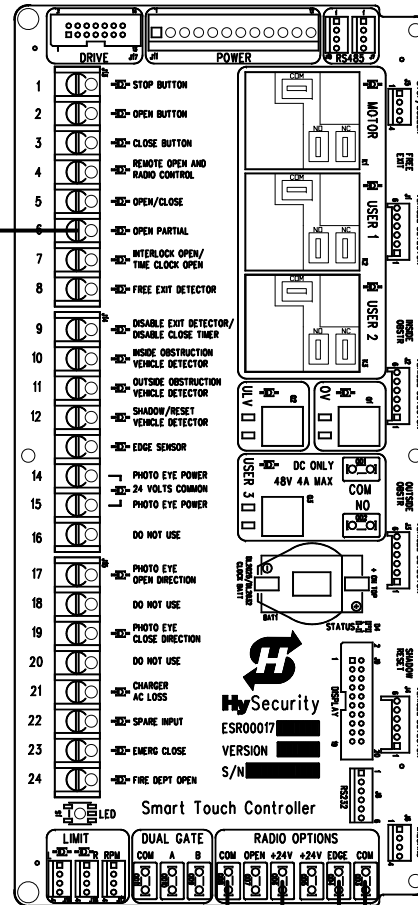

TYPICAL TWO CHANNEL
24VDC RADIO REMOTE
EDGE
OPEN PARTIAL

HySecurity Inc. 6623 South 228th St. Kent Wa. 98032-1876

DESCRIPTION TYPICAL TWO CHANNEL
24VDC RADIO REMOTE

ECN NO: D0017

REV

CHANGE DESCRIPTION

REV BY

REV DATE

PART NO:

SHEET 1 OF 1