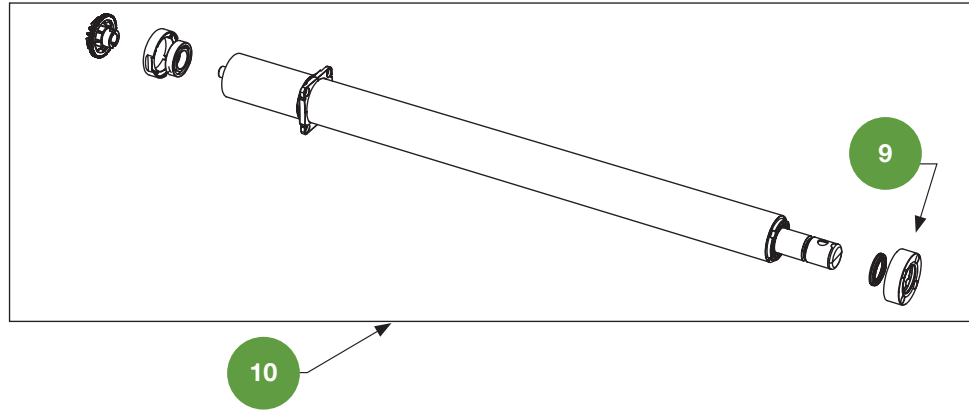

TITAN Linear Actuator Parts Diagram

This drawing is a representation and should be used for parts reference only.

TITAN 912 Actuator Replacement Parts List

Item Number	Part Number	Description
1	10015290	Bracket, Gate Attach Kit
2	446	Bracket, Pivot, Bolt-On
3	10055490	Bracket, Pivot, Kit, Single & Dual
4	PD0929A3000	Cover, Motor, Bottom
5	PD0942A3000	Cover, Upper
6	SPSWLSM-01	Limit Switch
7	10070000	Lock Cylinder Kit, Key and Latch
8	SPSW912-01	Motor, Electric, 12V
10	SPTTN03	Seal and Housing
11	SPAMG206A00	Tube, Assembly, 912L