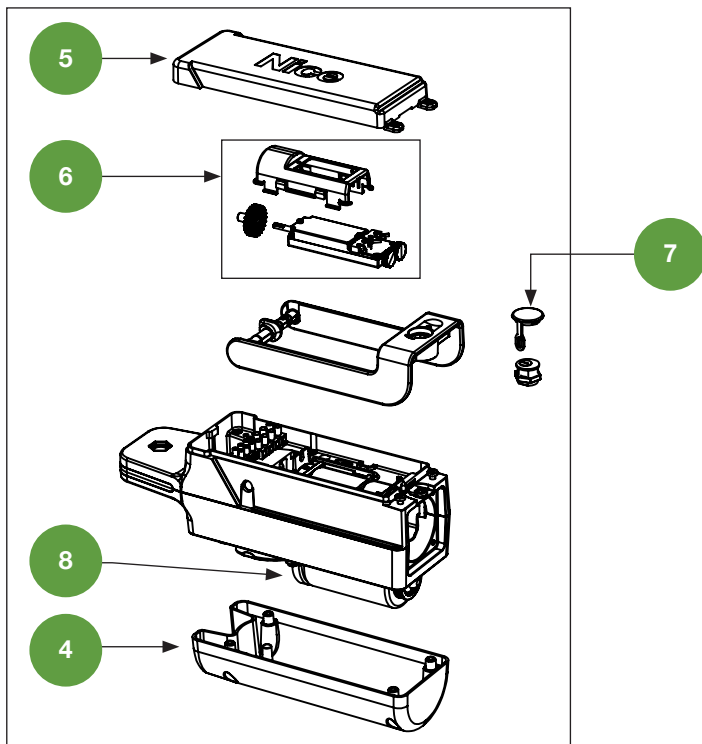

TITAN Linear Actuator Parts Diagram

This drawing is a representation and should be used for parts reference only.

TITAN 912 Actuator Replacement Parts List

Item Number	Part Number	Description
1	10015290	Bracket, Gate Attach Kit
2	446	Bracket, Pivot, Bolt-On
3	10055490	Bracket, Pivot, Kit, Single & Dual
4	PD0929A3000	Cover, Motor, Bottom
5	PD0942A3000	Cover, Upper
6	SPSWLSM-01	Limit Switch
7	10070000	Lock Cylinder Kit, Key and Latch
8	SPSW912-01	Motor, Electric, 12V
10	SPTTN03	Seal and Housing
11	SPAMG206A00	Tube, Assembly, 912L