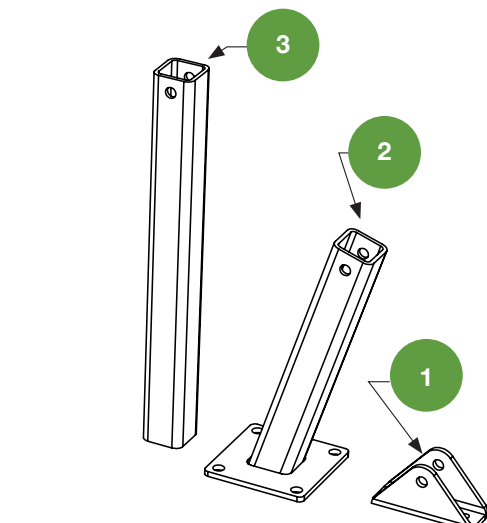

TITAN Linear Actuator Parts Diagram

This drawing is a representation and should be used for parts reference only.

TITAN 912 Actuator Replacement Parts List

Item Number	Part Number	Description
1	10015290	Bracket, Gate Attach Kit
2	446	Bracket, Pivot, Bolt-On
3	10055490	Bracket, Pivot, Kit, Single & Dual
4	PD0929A3000	Cover, Motor, Bottom
5	PD0942A3000	Cover, Upper
6	SPSWLSM-01	Limit Switch
7	10070000	Lock Cylinder Kit, Key and Latch
8	SPSW912-01	Motor, Electric, 12V
10	SPTTN03	Seal and Housing
11	SPAMG206A00	Tube, Assembly, 912L