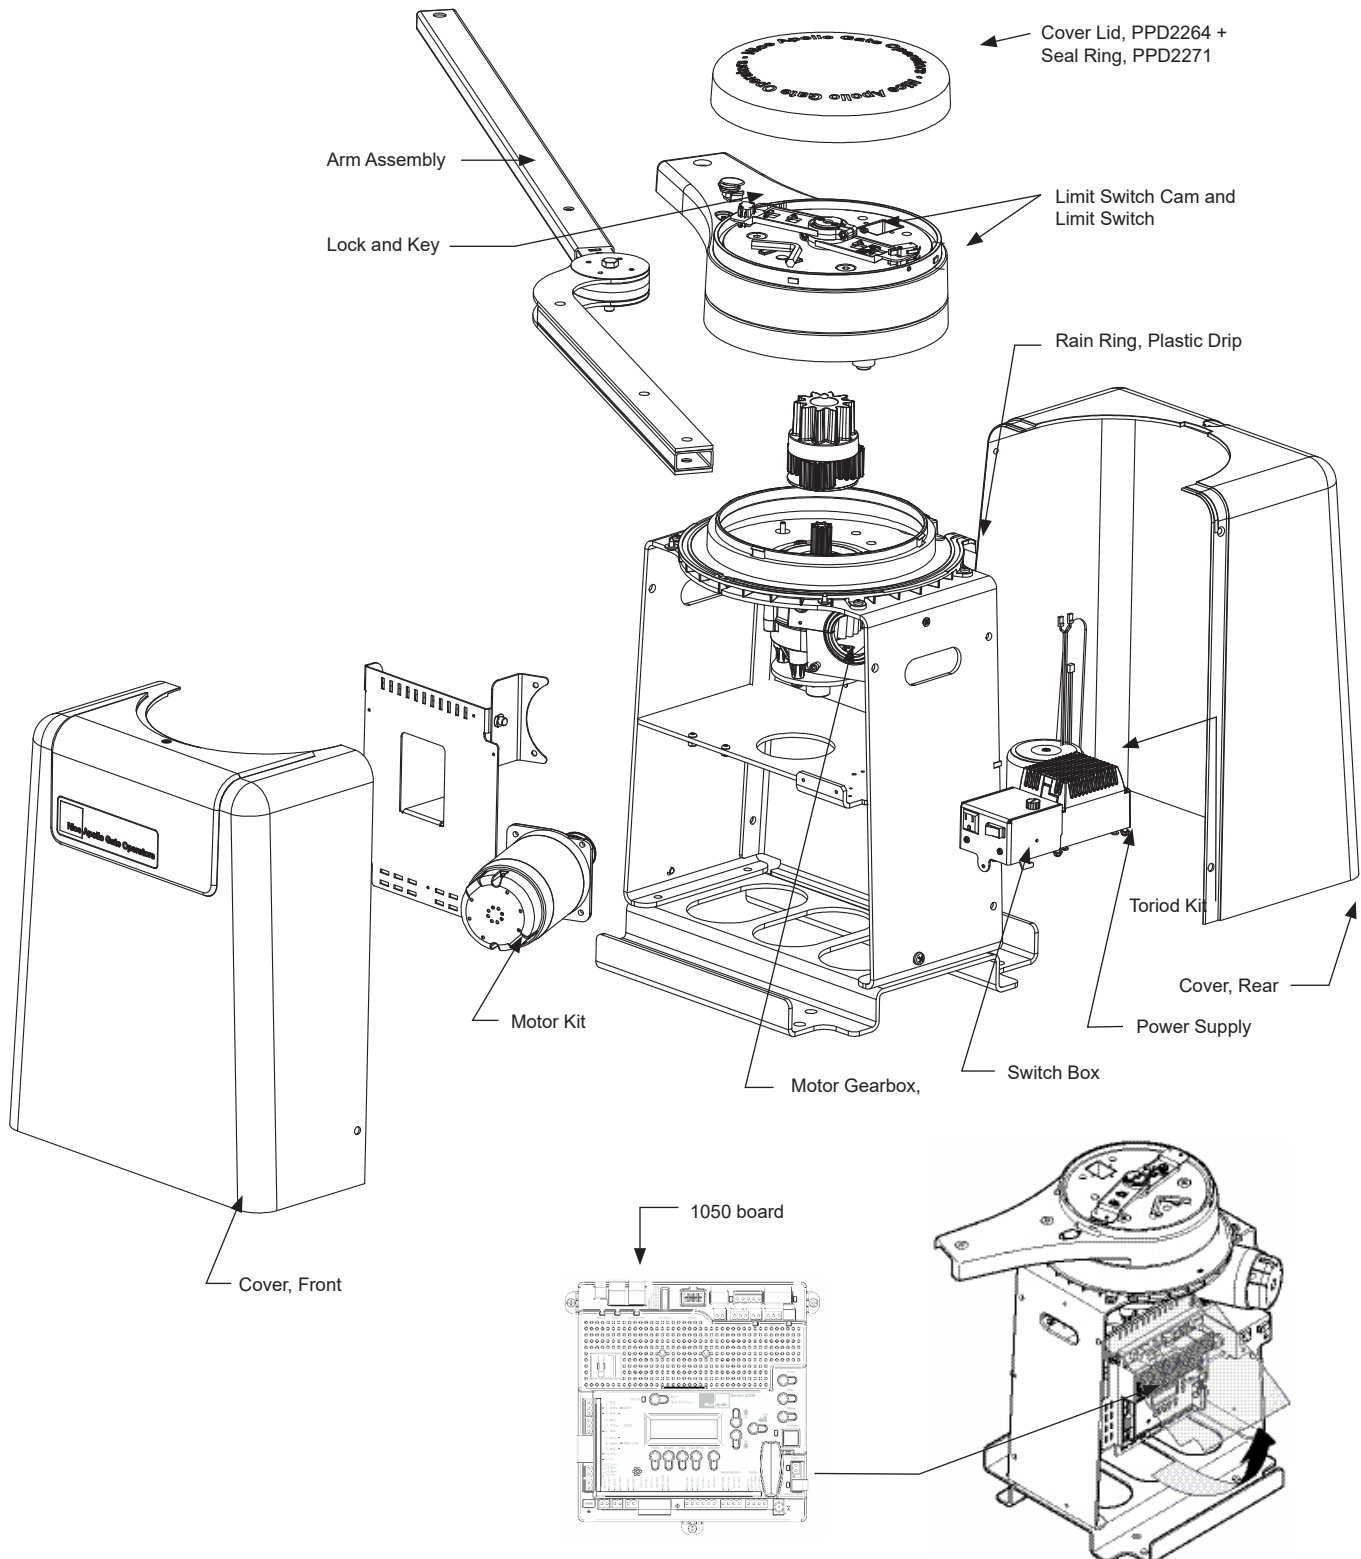

4000 Swing

Part Diagrams

4300/4500 Arm

This drawing is a representation and should be used for parts reference only.

4000 Swing

Part Diagrams

4300/4500 Chassis with Control Board

Part Name	Part Number	4000 Models
Arm Assembly, 4300/4500	ABOX4SW	all
Board, Control, 1050	1050US	all
Cover, Front	PPD2262	all
Cover, Rear	PPD2263SW	all
Limit Switch Kit	SPLSM00300	all
Lock and Key	SPREG00300	all
Motor Gearbox, 1/2 hp and 1 hp Motors	SPAMG039B00	all
Motor Kit, 1 hp	NAKM001	all
Motor Kit, 1/2 hp	NAKM002	all
Power Supply	NCO-PWRSUP	all
Rain Ring, Plastic Drip	PPD2265R02-4540	all
Switch Box	10055710	all
Toriod Kit	SPEG001A00A	all