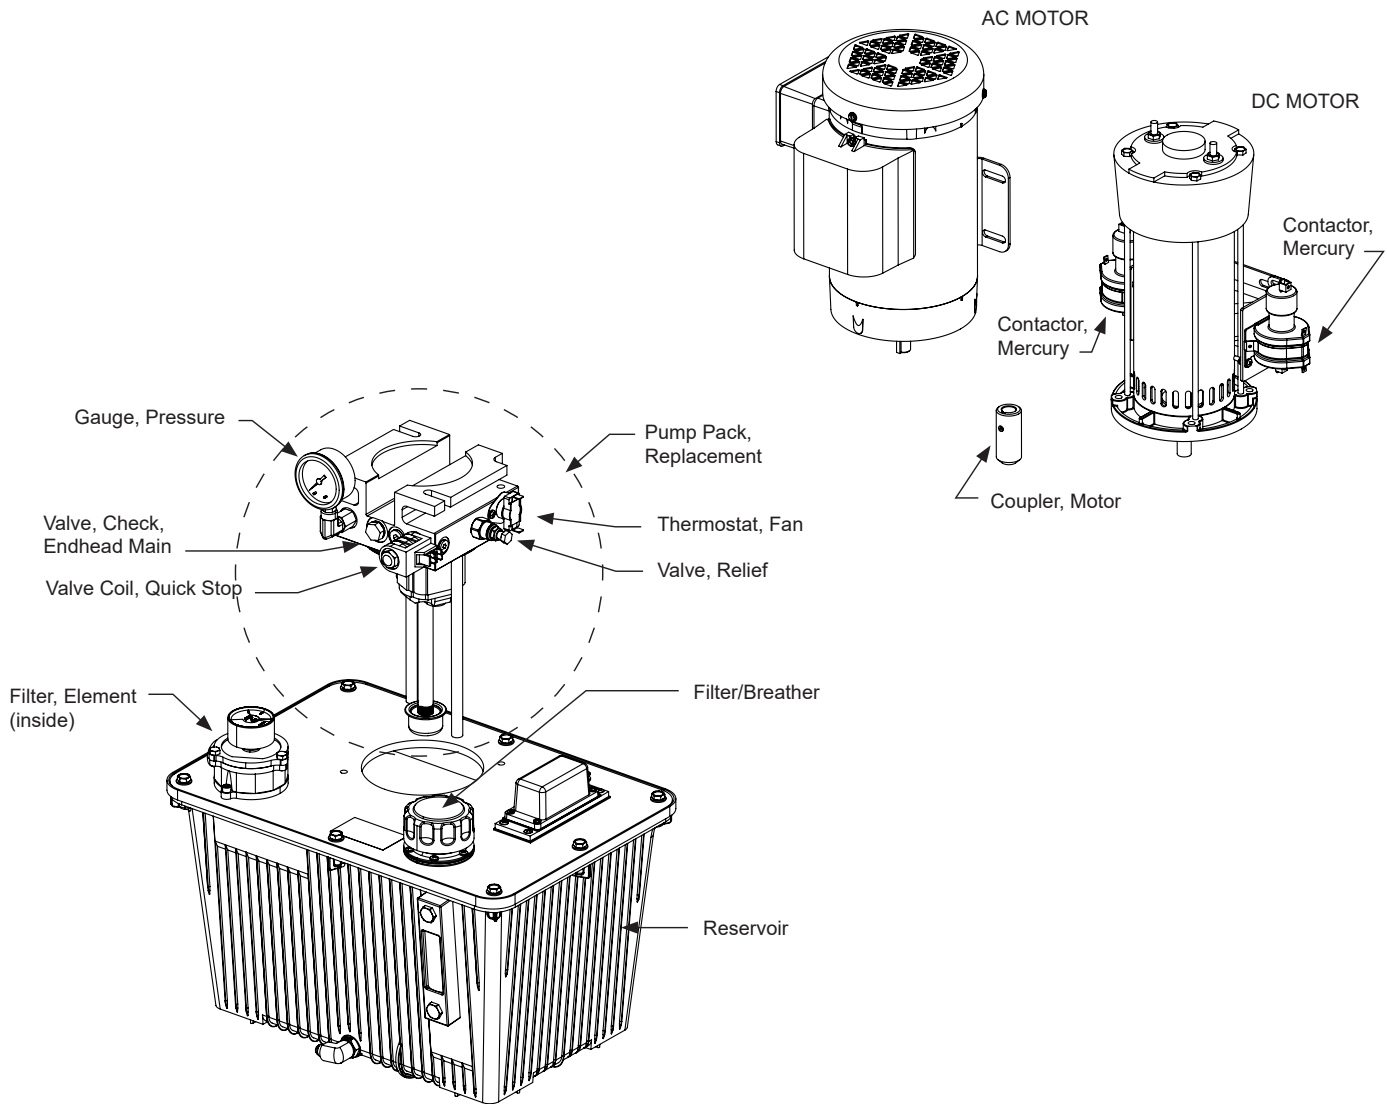

HydraSupply XL™

Part Diagrams

HydraSupply XL Reservoir and Motors

This drawing is a representation and should be used for parts reference only.

Part Name	Part Number	HydraSupply XL Models
Contactora, Mercury	MX001098	all
Coupler, Motor, 5/8 inch Shaft, 6T, New	MX002054	all
Filter, Element	MX4162	all
Gauge, Pressure, 5000 PSI	MX3954	all
Motor, Electric, 24VDC, 2 hp	MX001647	DC
Motor, Electric, 24VDC, 4 hp	MX001648	DC
Motor, Electric, 60Hz, 2 hp, 1Ø, 3450 RPM, 208-230VAC	MX001637	AC
Motor, Electric, 60Hz, 2 hp, 3Ø, 3450 RPM, 208-230/460VAC	MX001638	AC
Motor, Electric, 60Hz, 5 hp, 3Ø, 3450 RPM, 208-230/460VAC	MX001639	AC
Pump Pack, 2.5 GPM	MX3955-05	Single Acting AC/DC
Thermostat, Fan, Open 95°F, Close 110°F	MX002916	all
Valve Coil, Quick Stop, 24VDC	MX000185	all
Valve, Check, Endhead Main	MX000171	all
Valve, Relief, 3000 PSI	MX000174	all