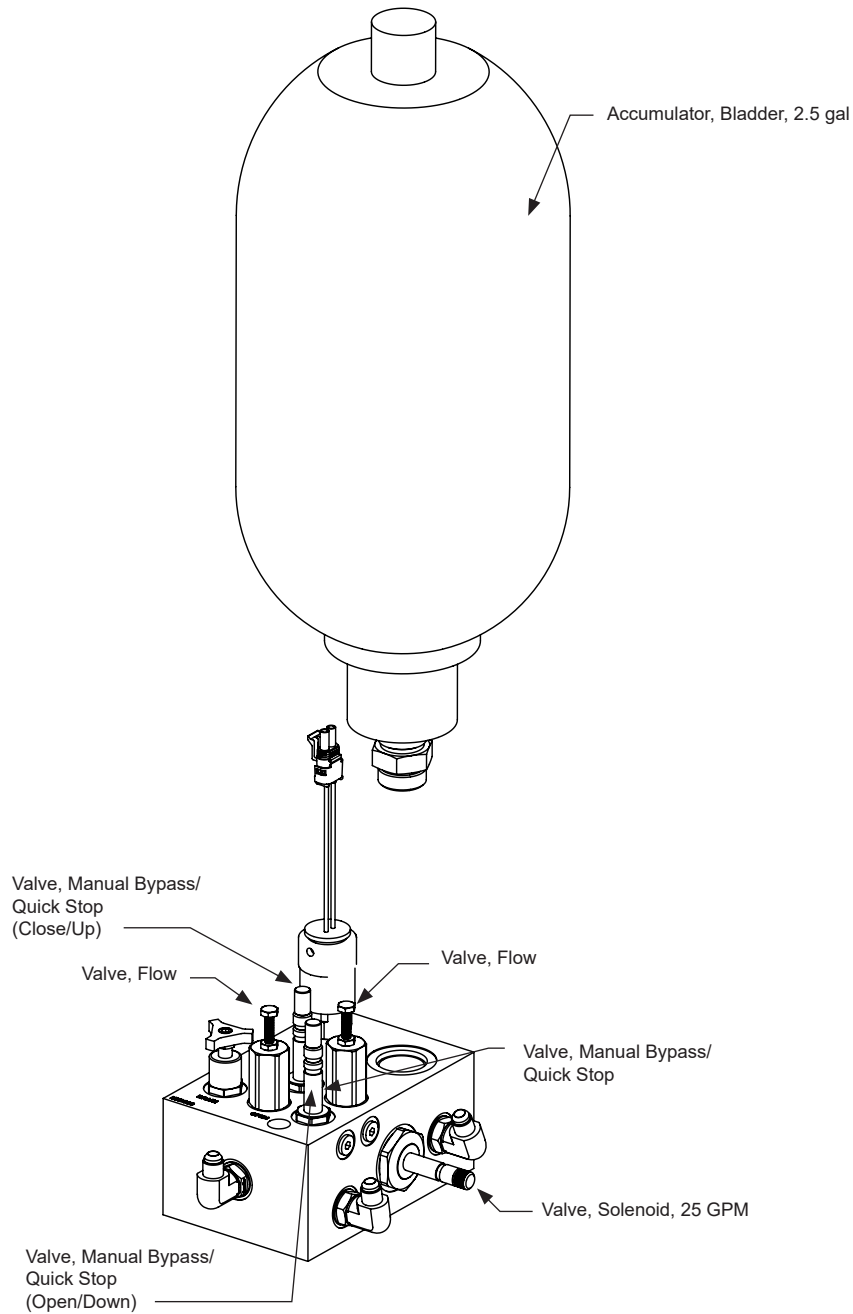

## Part Diagrams

### HydraSupply XL Universal Control Box

This drawing is a representation and should be used for parts reference only.

Part Name	Part Number	HydraSupply XL Models
Battery Kit, 8Ah, Replacement	MX002008	all
Board, Display	MX3356	all
Board, Smart Touch Controller	MX4134	all
Buzzer, Piezo	MX001036	all
Circuit Breaker, 3A, DC	MX3967	all
Coupler, Motor, 5/8 inch Shaft, 6T	MX002054	all
Detector, Vehicle, Hy5B™	MX4125	all
Hand Pump Assembly, 3000 PSI	MX4054	all
Heater Kit, 230VAC	MX001110	all
Heater Kit, 460VAC	MX001111	all
Keypad, Smart Touch Controller	MX3399	all
Motor, Electric, 60Hz, 2 hp, 1Ø, 3450 RPM, 208-230VAC	MX001637	all
Motor, Electric, 60Hz, 2 hp, 3Ø, 3450 RPM, 208-230/460VAC	MX001638	all
Power Supply, 120W, 24VDC	MX4097	all

### HydraSupply XL Universal Accumulator

This drawing is a representation and should be used for parts reference only.

Part Name	Part Number	HydraSupply XL Models
Accumulator, Bladder, 2.5 gal	MX3741	all
Valve, Flow, PCOMP 2 GPM	MX3739-02	all
Valve, Manual Bypass/Quick Stop	MX000222	all
Valve, Solenoid, 25 GPM	MX3740	all